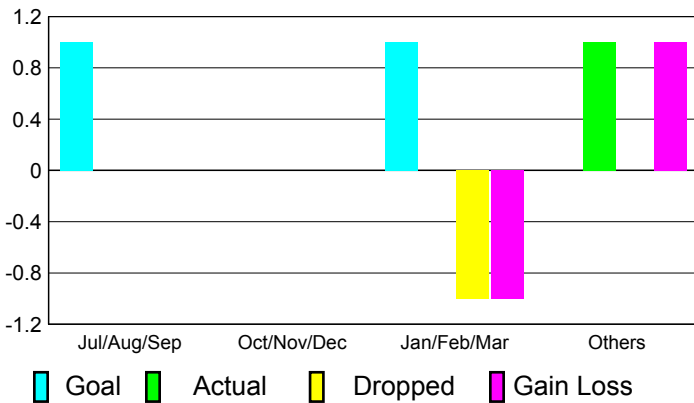

## CLUBS

**Club Results  
2010-2011**

**Clubs  
2009-2010**

Month	New Club Goal	Actual New Clubs	Actual Dropped Clubs	Gain/Loss of Clubs	Gain/Loss of Clubs
Jul/Aug/Sep	1	0	0	0	0
Oct/Nov/Dec	0	0	0	0	0
Jan/Feb/Mar	1	0	-1	-1	1
Apr/May/June	0	1	0	1	0
<b>Totals</b>	<b>2</b>	<b>1</b>	<b>-1</b>	<b>0</b>	<b>1</b>

### Club Results 2010-2011

Goal, New, Dropped, Gain/Loss

### Comparison of Club Gain/Loss

Current Year Compared to the Previous Year