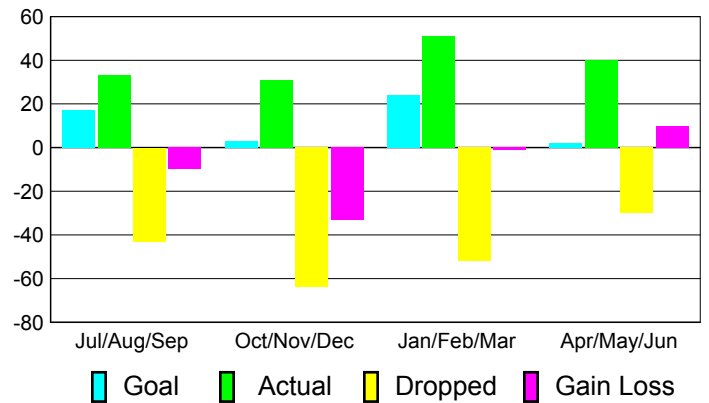

### YTD Status Quo Clubs 2010-2011

Status Quo Clubs Compared to Status Quo Members

## MEMBERSHIP

**Membership Results  
2010-2011**

**Membership  
2009-2010**

Month	Net Memb Goal	Actual New Memb	Actual Dropped Memb	Gain/Loss of Memb	Gain/Loss of Memb
Jul/Aug/Sep	17	33	-43	-10	-17
Oct/Nov/Dec	3	31	-64	-33	-6
Jan/Feb/Mar	24	51	-52	-1	26
Apr/May/June	2	40	-30	10	4
<b>Totals</b>	<b>46</b>	<b>155</b>	<b>-189</b>	<b>-34</b>	<b>7</b>

### Membership Results 2010-2011

Goal, New, Dropped, Gain/Loss

### Comparison of Membership Gain/Loss

Current Year Compared to the Previous Year