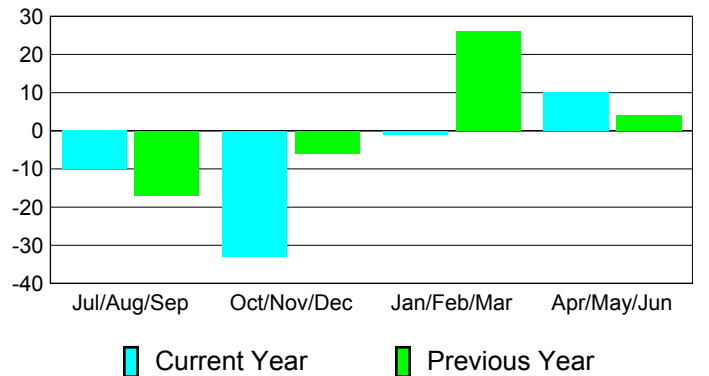

Gender Comparison 2010-2011

Jul/Aug/Sep

Oct/Nov/Dec

Jan/Feb/Mar

Apr/May/June

Male

Female